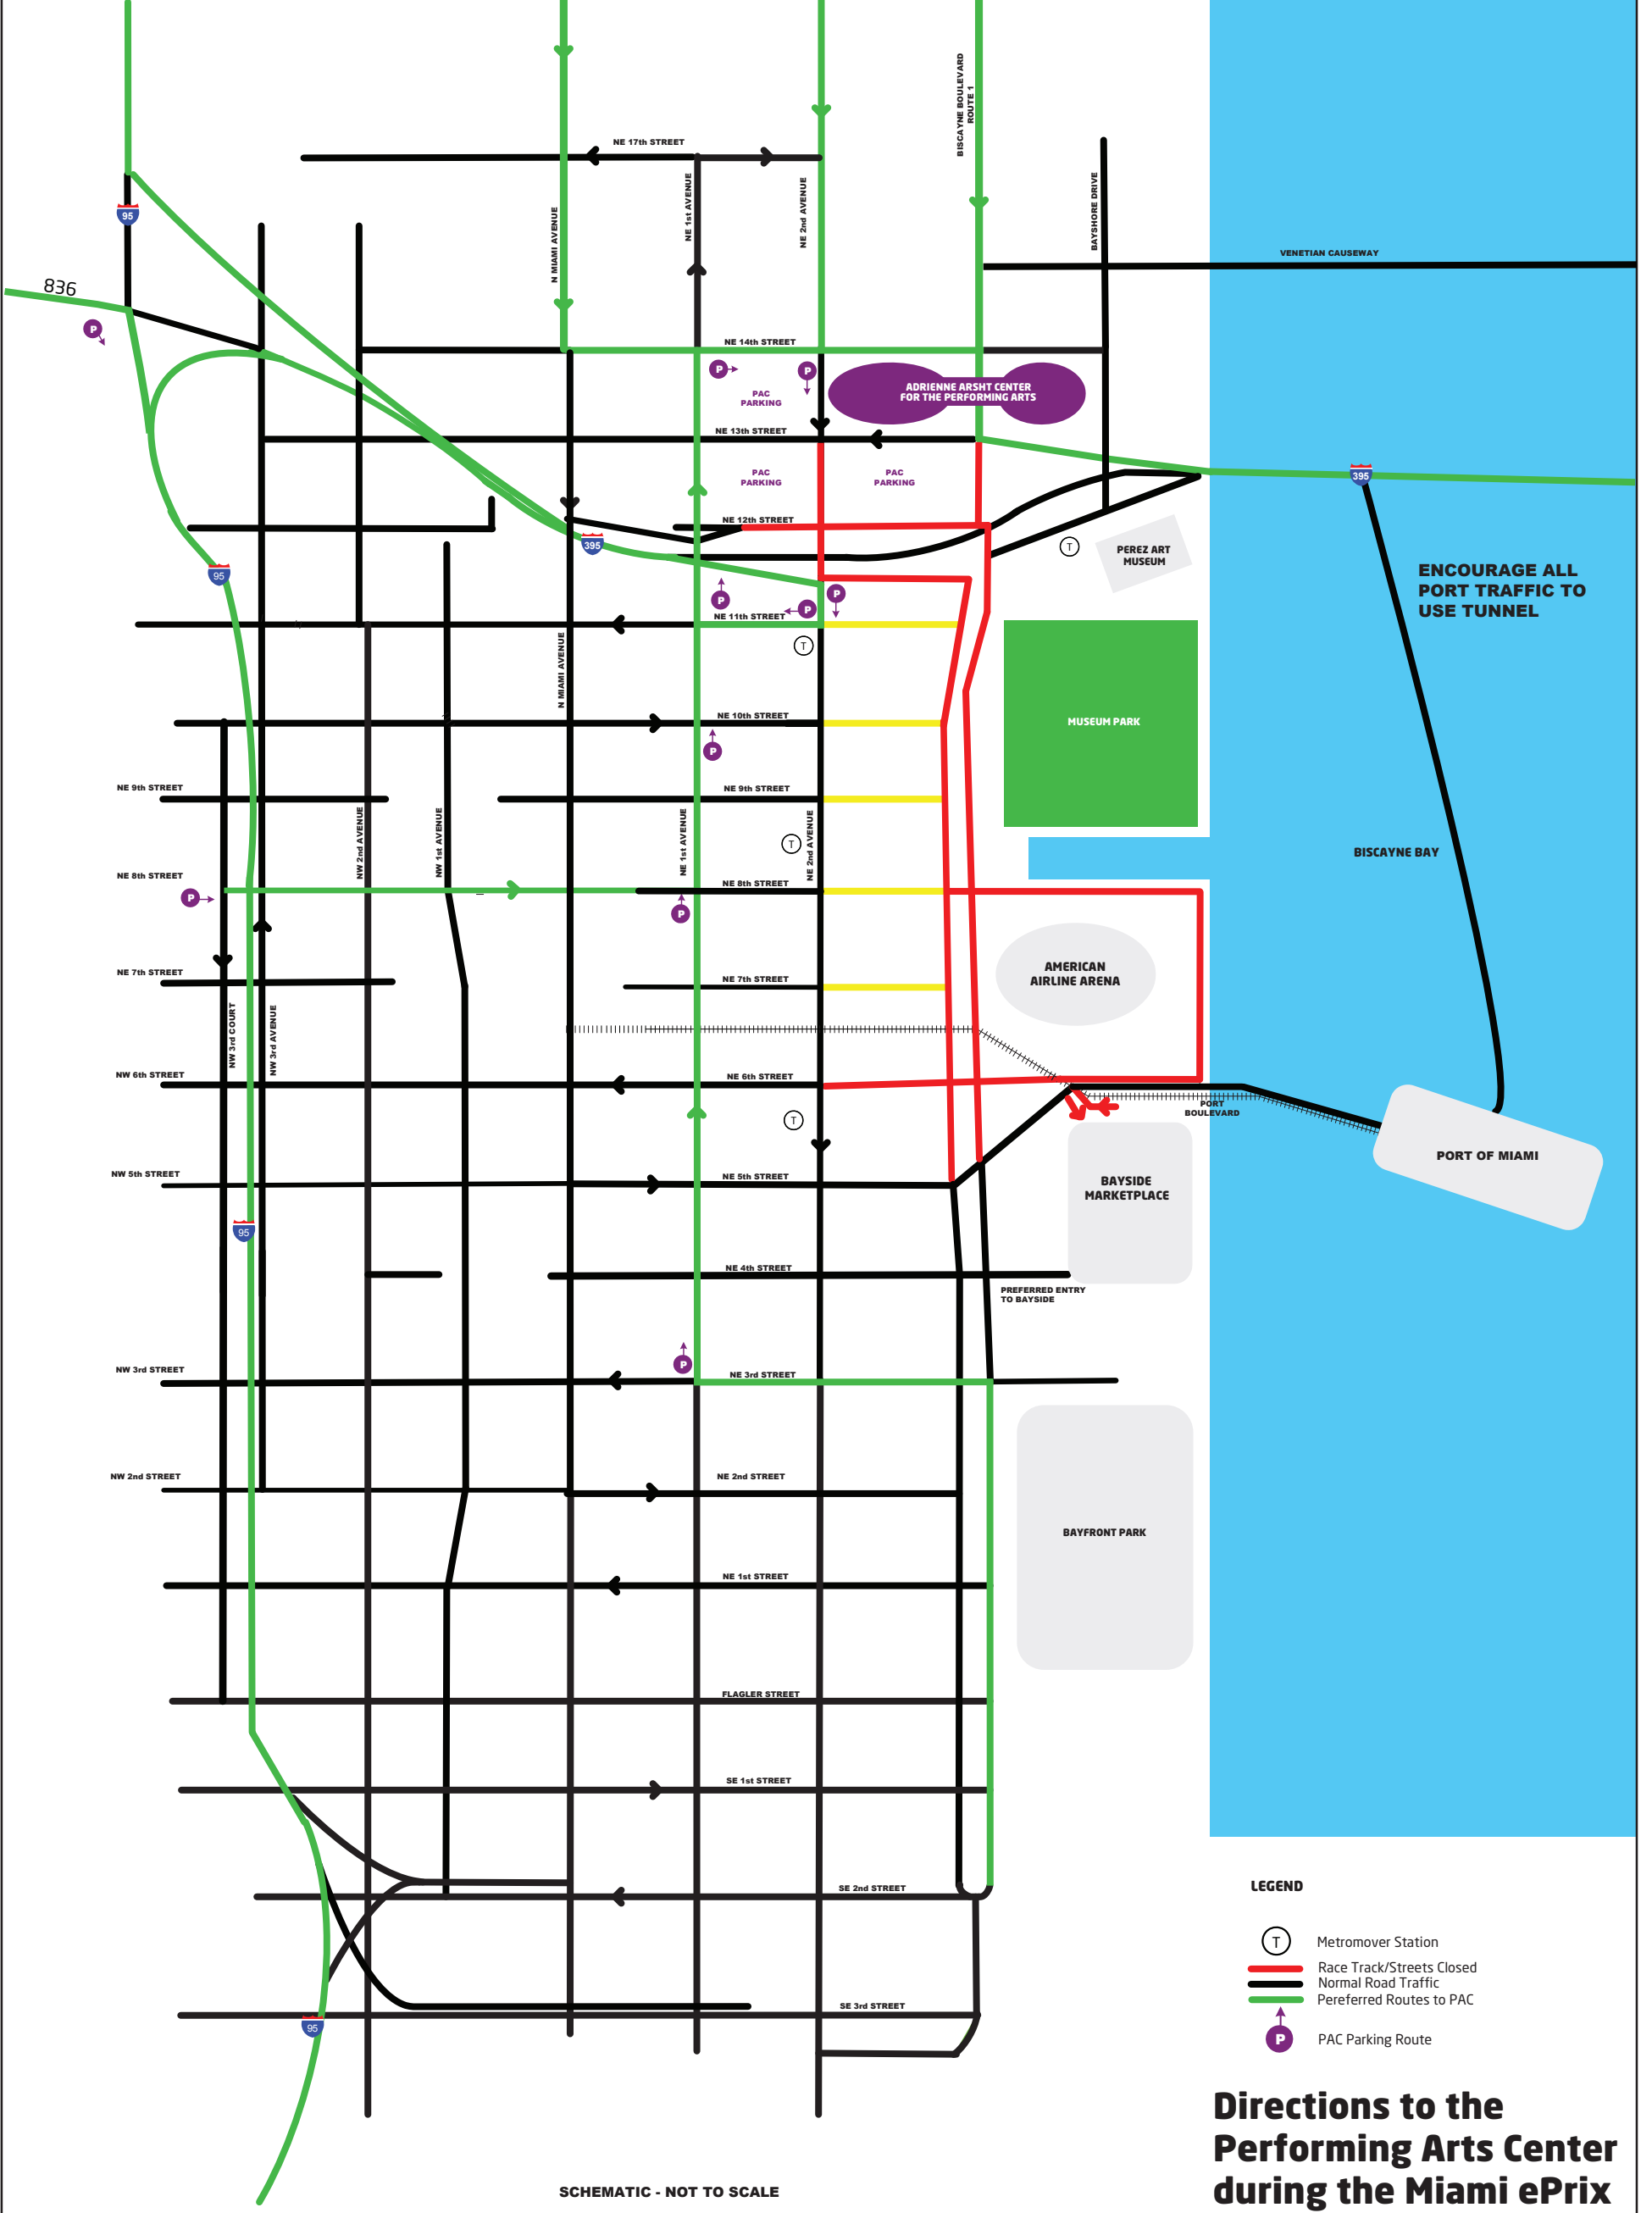

836 East to the PAC  
Take 95 South to 8th St Exit

ENCOURAGE ALL  
PORT TRAFFIC TO  
USE TUNNEL

BISCAYNE BAY

PORT OF MIAMI

LEGEND

- Metromover Station
- Race Track/Streets Closed
- Normal Road Traffic
- Preferred Routes to PAC
- PAC Parking Route

Directions to the  
Performing Arts Center  
during the Miami ePrix

SCHMATIC - NOT TO SCALE